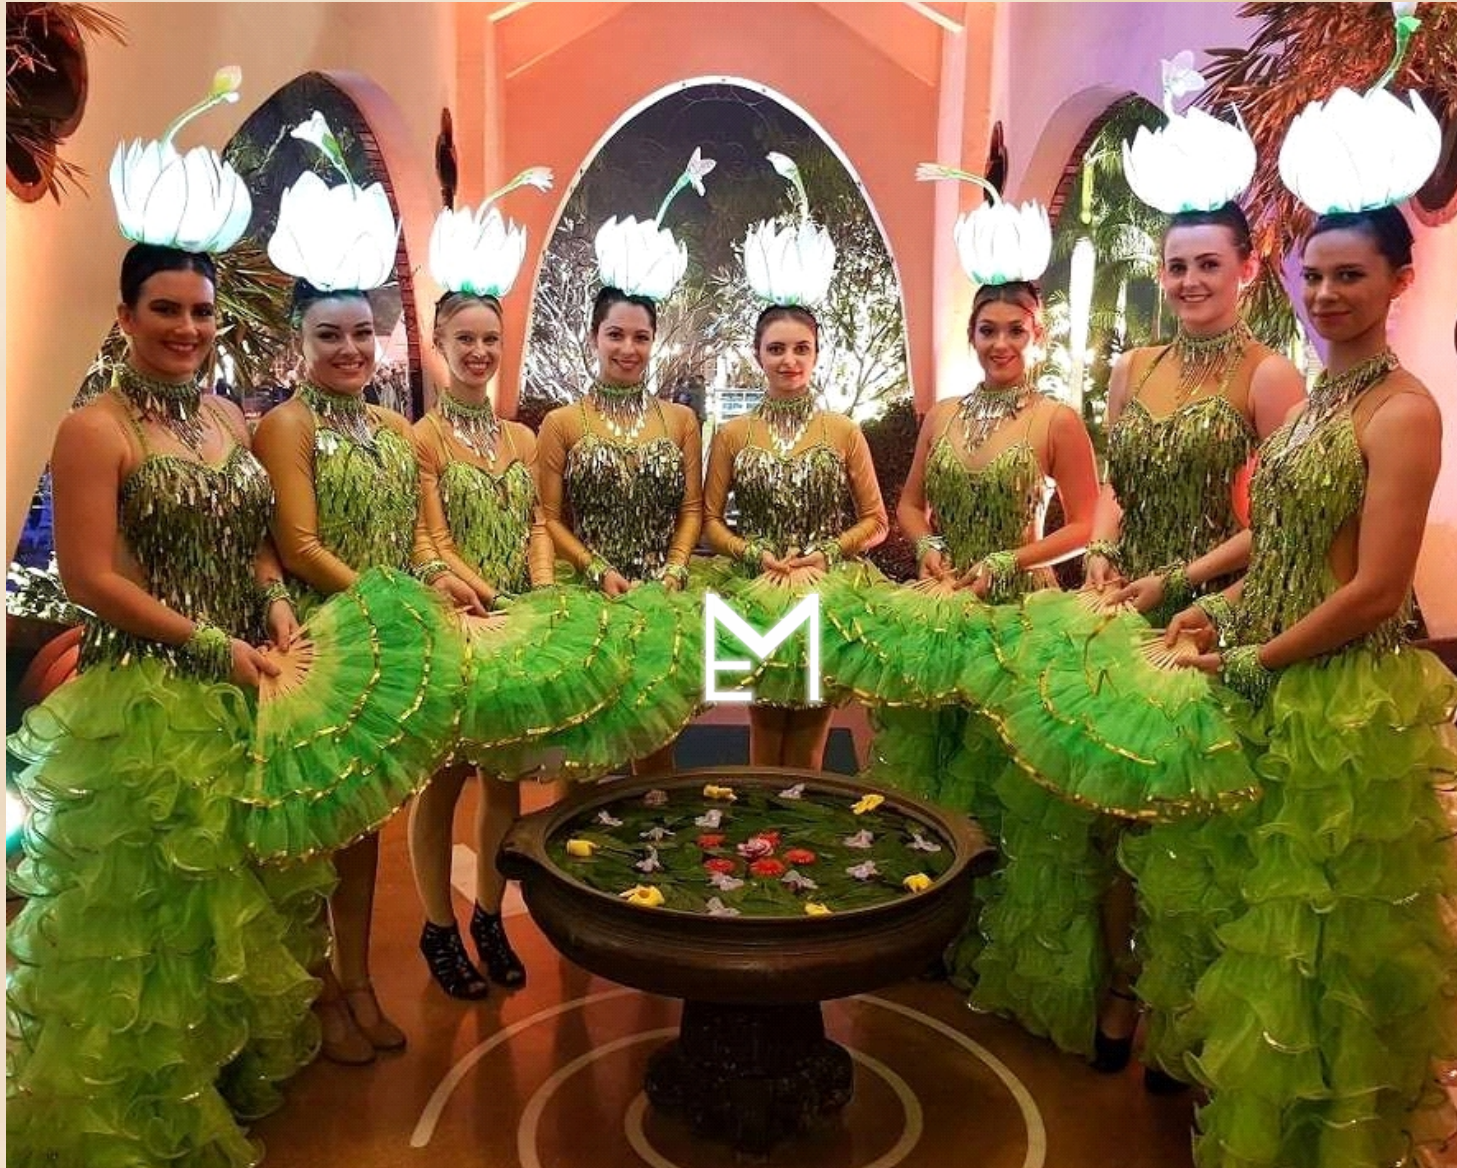

ROYAL SHAMADAN DANCERS !

ROYAL SHAMADAN DANCERS !

FOR BRIDE & GROOM ENTRY
ESCORTING THEM FROM ENTRANCE TILL STAGE AND THEN PERFORM FOR THEM !

GARDEN OF LOVE !

FOR BRIDE & GROOM ENTRY
ESCORTING THEM FROM ENTRANCE TILL STAGE, FOLLOWED BY PHOTO-OP WITH THE GUESTS