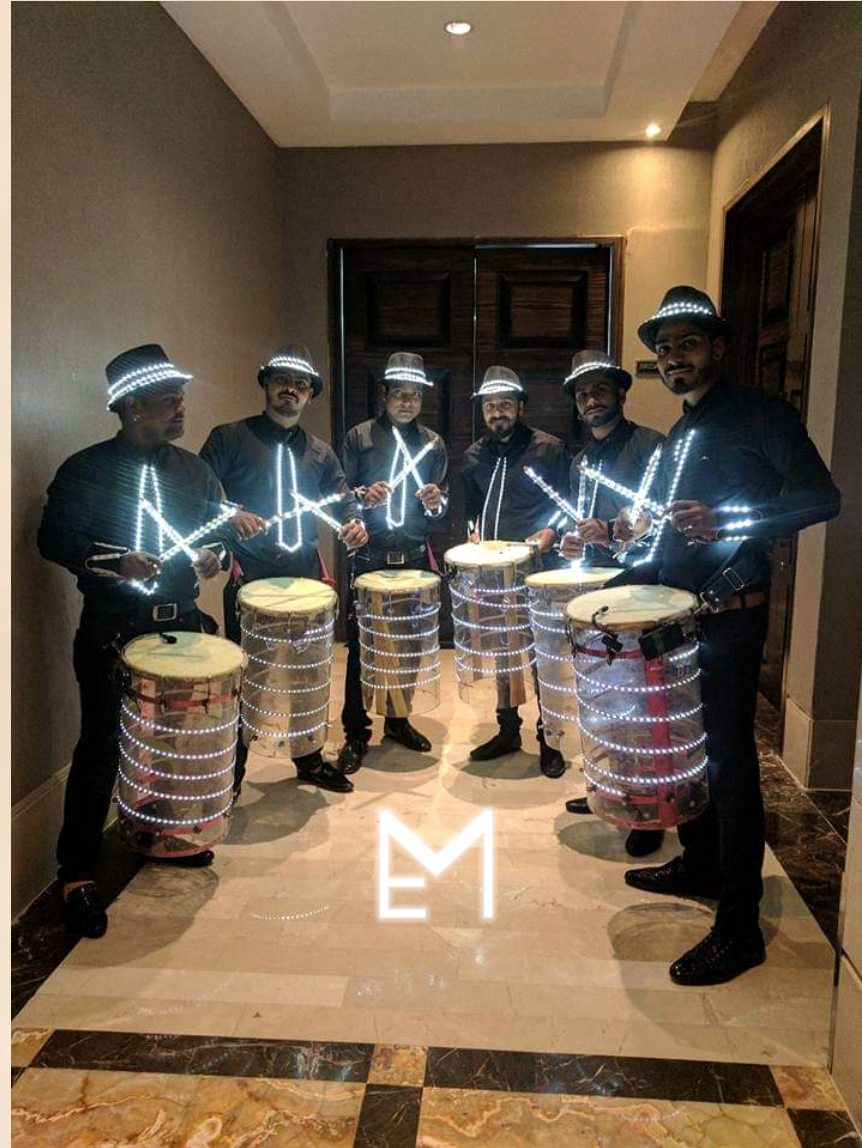

THE RISE OF DRUMS (LED DRUMMERS)

FOR BRIDE & GROOM ENTRY
ESCORTING THEM FROM ENTRANCE TILL STAGE AND THEN PERFORM FOR THEM !

THE RISE OF DRUMS (LED DRUMMERS)

FOR BRIDE & GROOM ENTRY
ESCORTING THEM FROM ENTRANCE TILL STAGE AND THEN PERFORM FOR THEM !