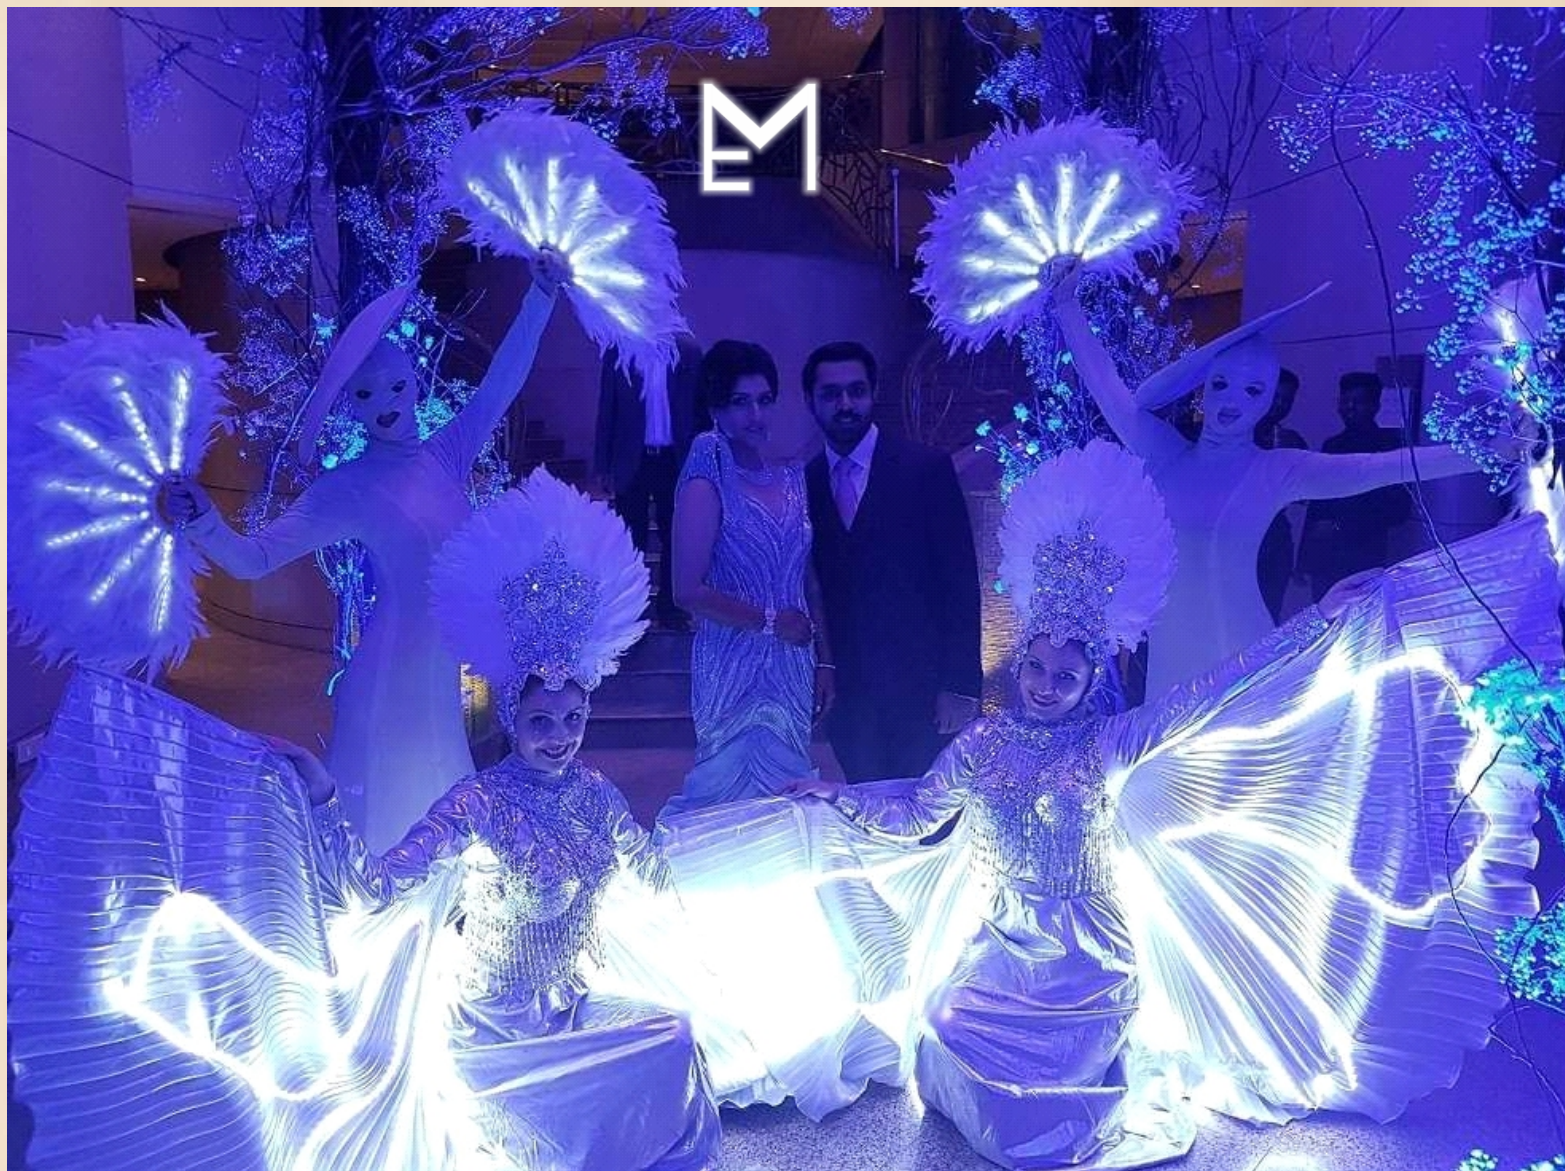

ENTRY WITH – MYSTICAL WHITE LED ANGELS, & AERIAL ANGELS !